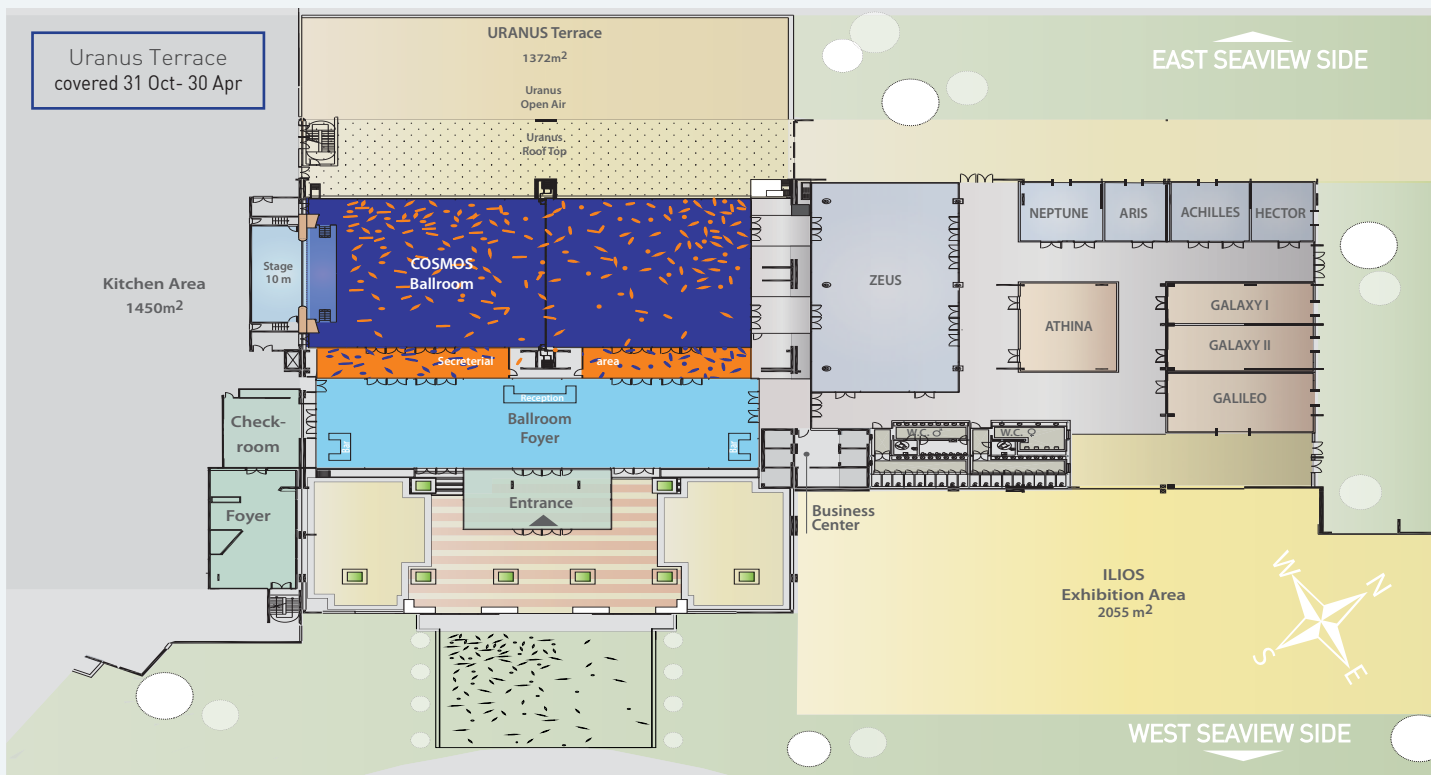

MHTE 0208K045A0185900

Airport Access:

Athens International Airport "Eleftherios Venizelos" is 22 kilometers (13 miles) away

Number of rooms:

276 luxury rooms

Hotel Buyout:

Yes, available upon request

Function Space:

14 meeting rooms for up to 3.240 people theatre style

Dining Options:

7 restaurants, 3 bars, 1 nightclub

Facilities:

Helipad, Helicopter service, Limousine service, ThalaSpa, Gym, Tennis, Outdoor swimming pool, Watersports

Internet Access:

Free Wi-Fi

Branding allowed in the hotel:

Yes

Valet Parking:

1.800 spaces indoor
160 spaces outdoor

Security:

24-hour onsite security team and guarded entrance

Average Temperatures:

The warmest average max/ high temperature is 33 °C (91 °F) in July & August.

THE LEADING HOTELS
OF THE WORLD®

40th Km., Athens-Sounio Ave., 190 10 Lagonissi, PO box 66, Attica, Greece Tel. +30 22910 76000 Fax +30 22910 24534

Mrs. Ioanna Remoundou & Mrs. Jenny Miragia mice@grandresort.gr

UK - London

Unit 3, Canbury Business
Park, Elm Crecent,
Kingston Upon Thames,
London, KT26HJ, UK
T. +44 (0)20 33025560
london.office@helioshotels.gr

ITALY - Milano

Excellence srl
Via Lomellina 33
20133 Milano (Italy)
T. +39 02 84254367
M. +39 329 4321212
lorena@helioshotels.gr

RUSSIA - Moscow

Pushkarev lane, 9
107045 Moscow, Russia
T. +7(495)789 42 46
moscow@helioshotels.ru

**Nordic Countries
Denmark | Sweden
Norway | Finland**

Related
Olof Palmes Gata 29, 5.
111 22 Stockholm
M. +46 76 279 38 74
ncs@related.dk

FRANCE- Paris

Partance
148 Boulevard Malesherbes
75017 Paris
T.+33.(0)1.42.94.20.50
dominic@partance.fr

LEBANON- Baabdat

Haddad building
Baabdat
Lebanon
Tel: + 96176180969
info@theemeraldoftravel.com

UAE - Dubai

Level 14 , Suite 1402,
Boulevard Plaza Tower 1
Sheikh Mohammad Bin Rashed
Al Maktoum Boulevard
P.O. Box 334155, Dubai,
United Arab Emirates.
T. +97144257311
dubai.office@helioshotels.gr

USA - Florida

A2B Destination
Marketing
6810 N State
Rd 7 Coconut Creek
FL 33073
T. 561-542-1234
rita@a2bmarketing.net